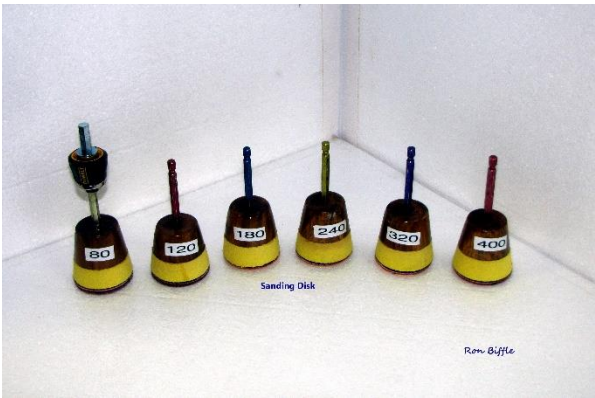

Type Wood: Sweet Gum

Description: Natural Edge Bowl

Submitted by: Den Yost

Gerald Rawlins

Sanding Disk

Ron Biffle

Ron Biffle

Terry Duffy