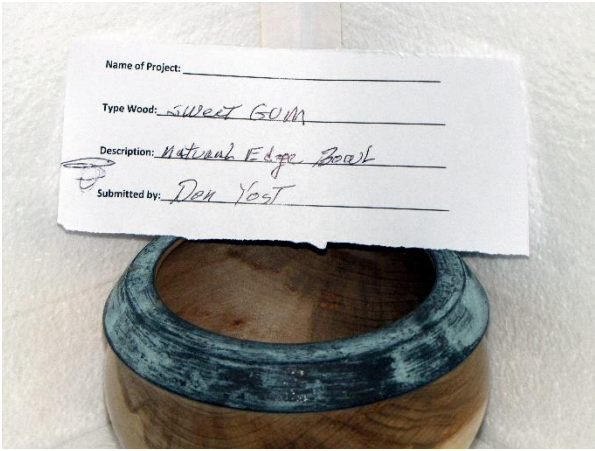

Show & Tell – July 2015

Bob Pedrotti

Bob Pedrotti

Bill Bullock

Bill Bullock

Bill Buelash

Kaifu Peterson

Name of Project: _____

Type Wood: Sweet Gum

Description: Natural Edge Bowl

Submitted by: Den Yost

Gerald Rawlins

Sanding Disk

Ron Biffle

Ron Biffle

Terry Duffy